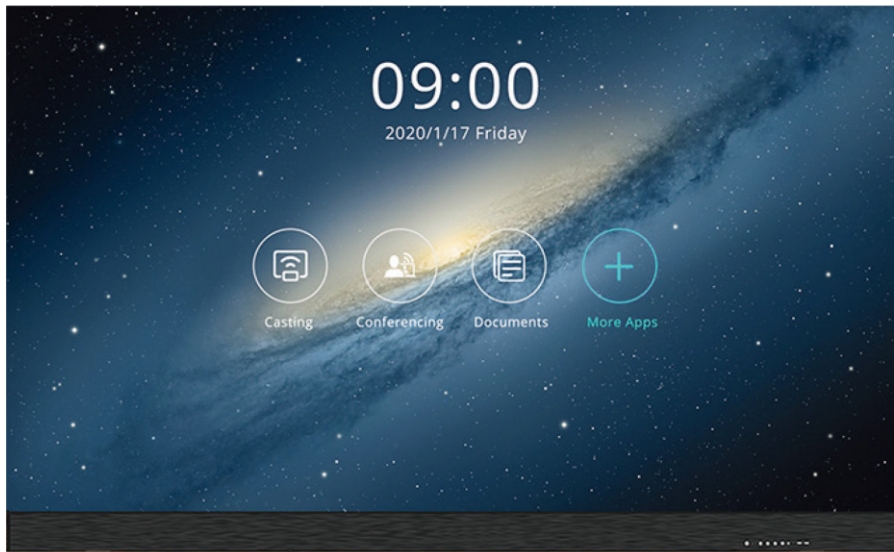

MileStrong's Intelligent LED Conference Room

System Simplicity

- Products from one manufacture
- Reduces hardware / software compatibility problems
- Minimized interoperability between devices
- Saves investment by acquiring the features that are in need

Deployment on Schedule

- Simplified signal and cable routing
- Shoetened construction cycle
- Design is simpler to implement
- Improved reliability
- Ease of setup and operation

Service and Maintenance Advantage

- Minized control softwares packages
- Improves useage efficiency
- Trouble-free system update and upgrade
- Simplified troubleshooting process
- Clearer after-sales responsibility
- Reduced staff training time and learning curve