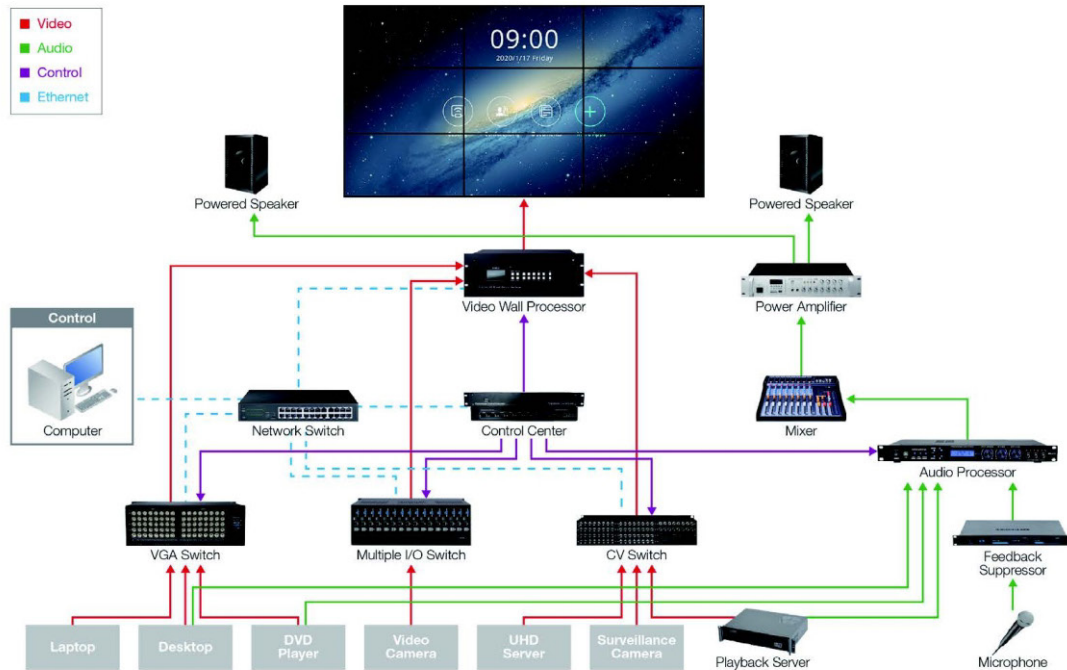

Traditional Conference Room

System Complexity

- Products from various manufactures
- Hardware / software compatibility problems
- Device interoperability issues
- Investment waste on overdesigned features

Deployment Delay

- Cluttered signal and cable routing
- Long construction cycle
- Difficulty implementing complex design
- High system failure rate
- Long training and setup time

Operation and Maintenance Difficulty

- Each device has its own control software
- Low usage efficiency
- Inconvenient in system update and upgrade
- Difficulty troubleshooting
- Ambiguity in after-sales support responsibility
- Required experienced system management staff